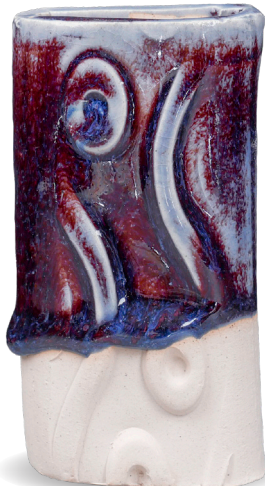

**POTTER'S**  
choice

# PC-72 Fire & Ice

On AMACO Clays

White Chocolate No.16

Milk Chocolate No.30

Dark Chocolate No.32

A-Mix White  
Stoneware No.11

White Stoneware  
No.38

Buff Stoneware  
No.46

Terra Cotta  
Stoneware No.77

3 Coats